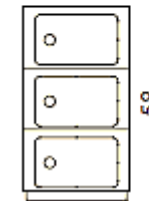

Brand: **KARTELL**

Item type: 3 Element Drawer

Item code: 4967/20

Designer: Anna Castelli Ferrieri

Color: Violet

Dimension: Ø32 x 58 cm

Please click the link for more option and finishes:

https://www.kartell.com/IT/it/mobili-contenitori/componibili/04967?variantName=x_colorVariant&variantValue=20