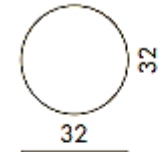

Brand: **KARTELL**

Item type: 3 Element Drawer

Item code: 4967/20

Designer: Anna Castelli Ferrieri

Color: Violet

Dimension: Ø32 x 58 cm

Please click the link for more option and finishes:

https://www.kartell.com/IT/it/mobili-contenitori/componibili/04967?variantName=x_colorVariant&variantValue=20